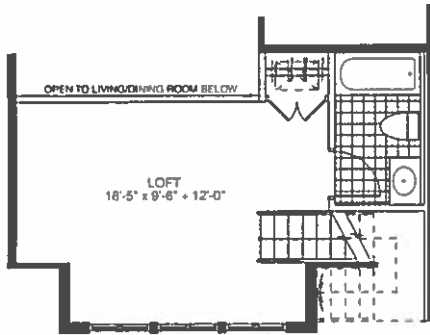

# THE WOOD DUCK 20-2

1182 SQ. FT.

OPTIONAL LOFT

THE WOODDUCK 20-2	SQ. FT.
BASIC HOME	1182
FINISHED LOWER LANDING	106
OPTIONAL LOFT	358
OPTIONAL REAR SUNROOM	142
TOTAL WITH OPTIONS	1788