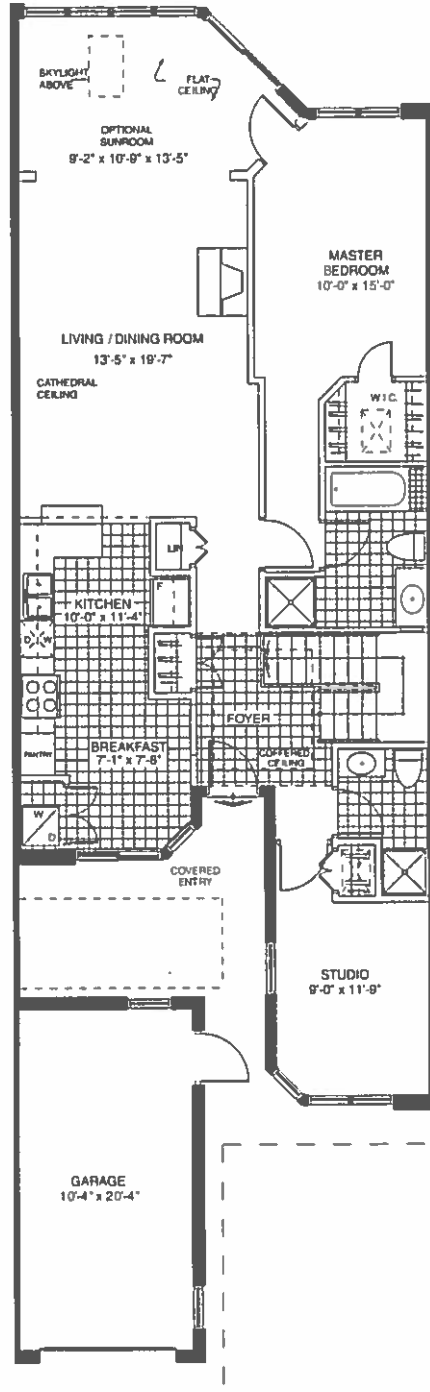

# THE WOOD DUCK 20-2

1182 SQ. FT.

OPTIONAL LOFT

THE WOODDUCK 20-2	SQ. FT.
BASIC HOME	1182
FINISHED LOWER LANDING	106
OPTIONAL LOFT	358
OPTIONAL REAR SUNROOM	142
TOTAL WITH OPTIONS	1788