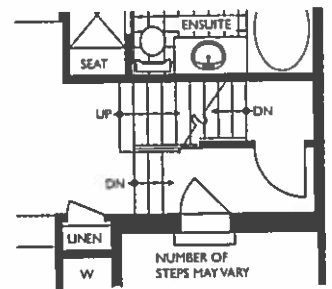

Optional Loft
677 sq.ft

The **Teal**

1542 sq.ft.

with Loft - 2219 sq.ft.

The Sanctuary Collection

Partial Ground Floor
with Opt. Loft

Ground Floor
1,542 sq.ft

Basement