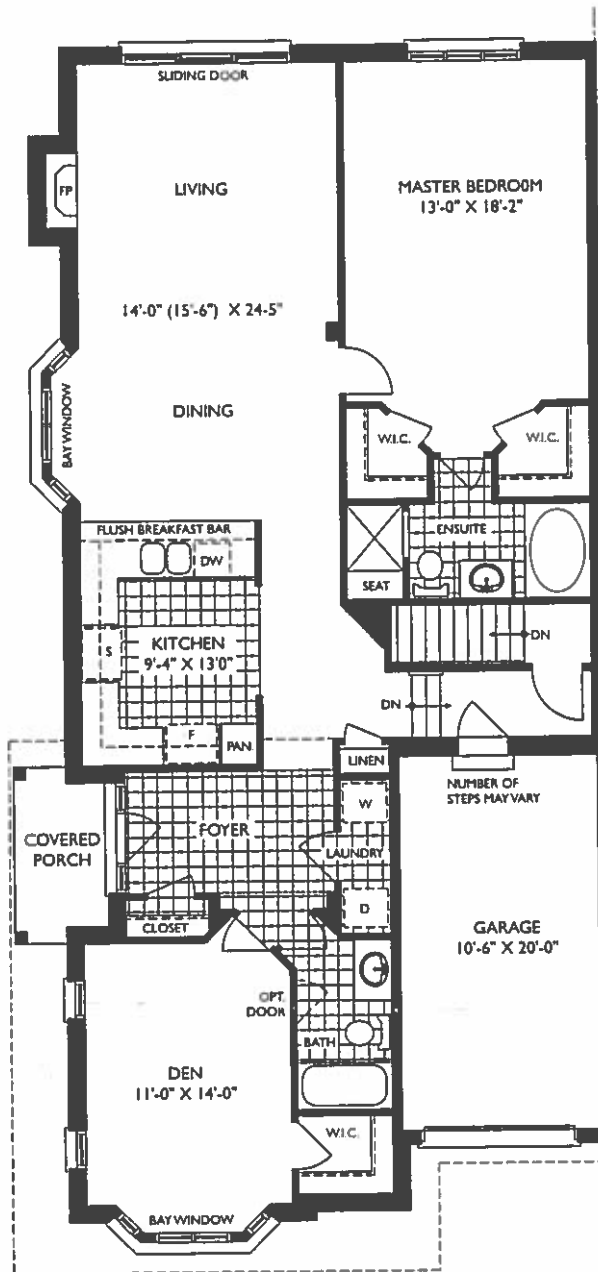

Optional Loft
677 sq.ft

The **Teal**

1542 sq.ft.

with Loft - 2219 sq.ft.

The Sanctuary Collection

Partial Ground Floor
with Opt. Loft

Ground Floor
1,542 sq.ft

Basement