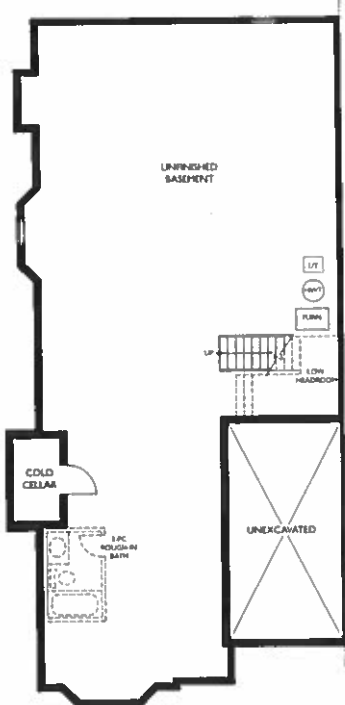

Optional Loft
677 sq.ft

The **Teal**

1542 sq.ft.

with Loft - 2219 sq.ft.

The Sanctuary Collection

Partial Ground Floor
with Opt. Loft

Ground Floor
1,542 sq.ft

Basement