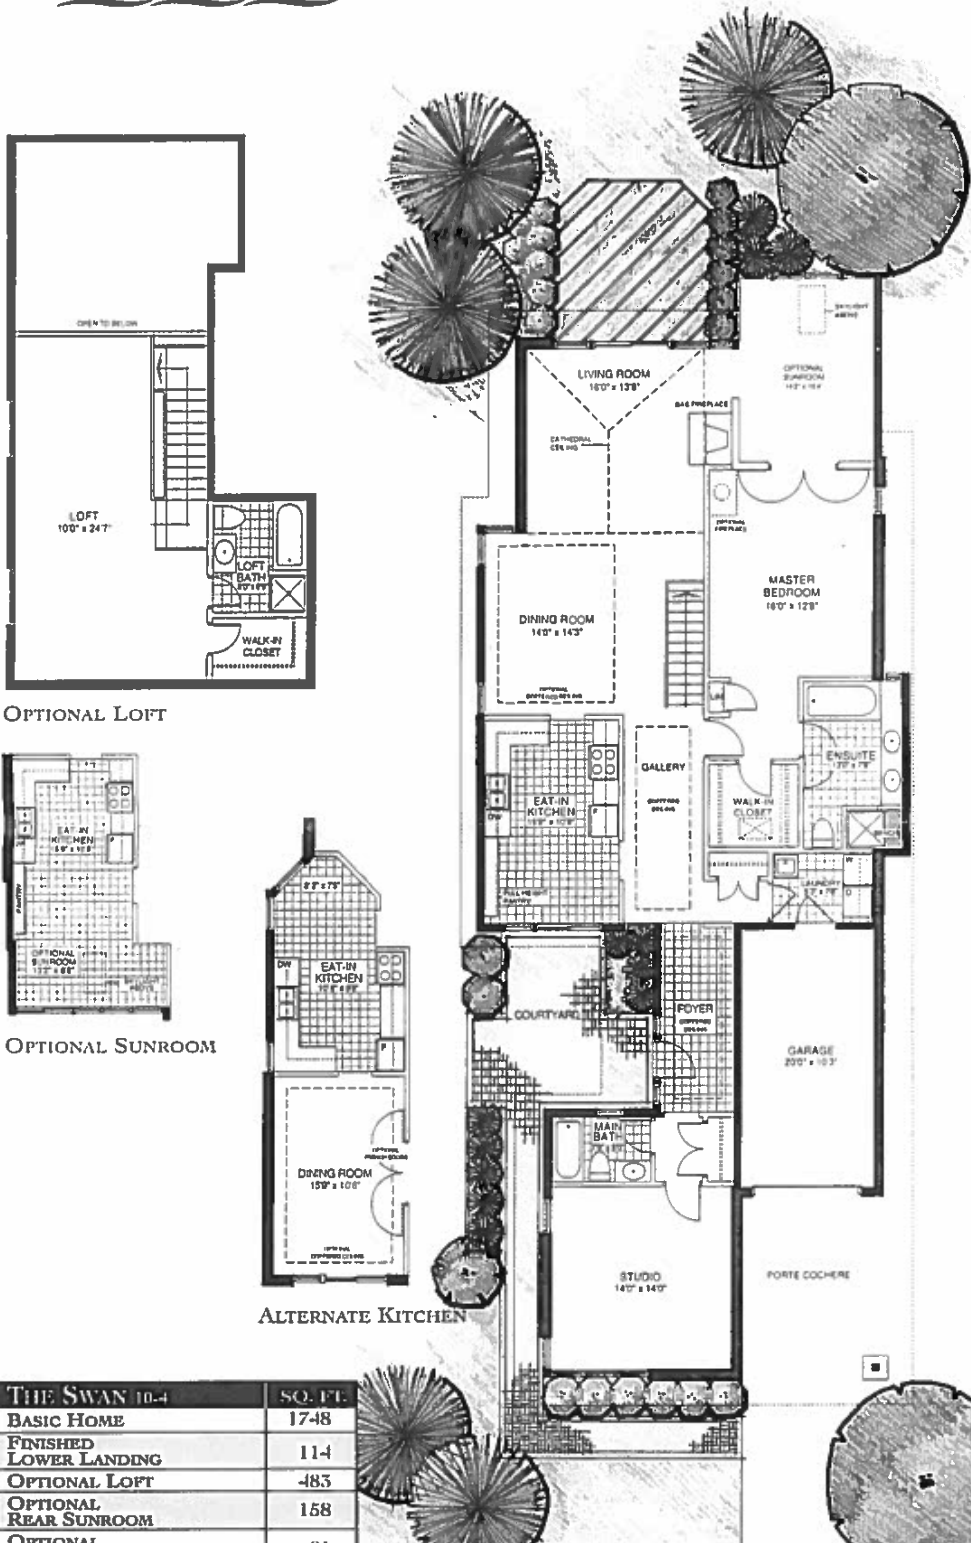

THE SWAN 10-4

1748 SQ. FT.

OPTIONAL LOFT

OPTIONAL SUNROOM

ALTERNATE KITCHEN

THE SWAN 10-4	SQ. FT.
BASIC HOME	1748
FINISHED LOWER LANDING	114
OPTIONAL LOFT	483
OPTIONAL REAR SUNROOM	158
OPTIONAL FRONT SUNROOM	81
TOTAL WITH OPTIONS	2584