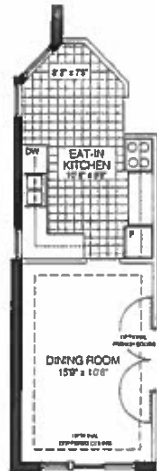

THE SWAN 10-4

1748 SQ. FT.

OPTIONAL LOFT

OPTIONAL SUNROOM

ALTERNATE KITCHEN

THE SWAN 10-4	SQ. FT.
BASIC HOME	1748
FINISHED LOWER LANDING	114
OPTIONAL LOFT	483
OPTIONAL REAR SUNROOM	158
OPTIONAL FRONT SUNROOM	81
TOTAL WITH OPTIONS	2584