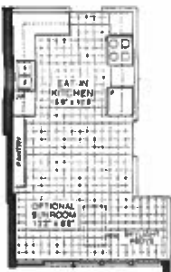

THE SWAN 10-4

1748 SQ. FT.

OPTIONAL LOFT

OPTIONAL SUNROOM

ALTERNATE KITCHEN

THE SWAN 10-4	SQ. FT.
BASIC HOME	1748
FINISHED LOWER LANDING	114
OPTIONAL LOFT	483
OPTIONAL REAR SUNROOM	158
OPTIONAL FRONT SUNROOM	81
TOTAL WITH OPTIONS	2584