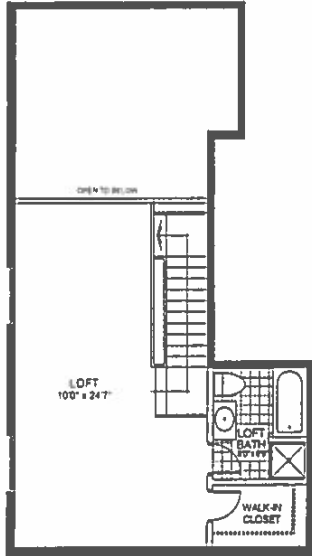

THE SWAN 10-4

1748 SQ. FT.

OPTIONAL LOFT

OPTIONAL SUNROOM

ALTERNATE KITCHEN

THE SWAN 10-4	SQ. FT.
BASIC HOME	1748
FINISHED LOWER LANDING	114
OPTIONAL LOFT	483
OPTIONAL REAR SUNROOM	158
OPTIONAL FRONT SUNROOM	81
TOTAL WITH OPTIONS	2584