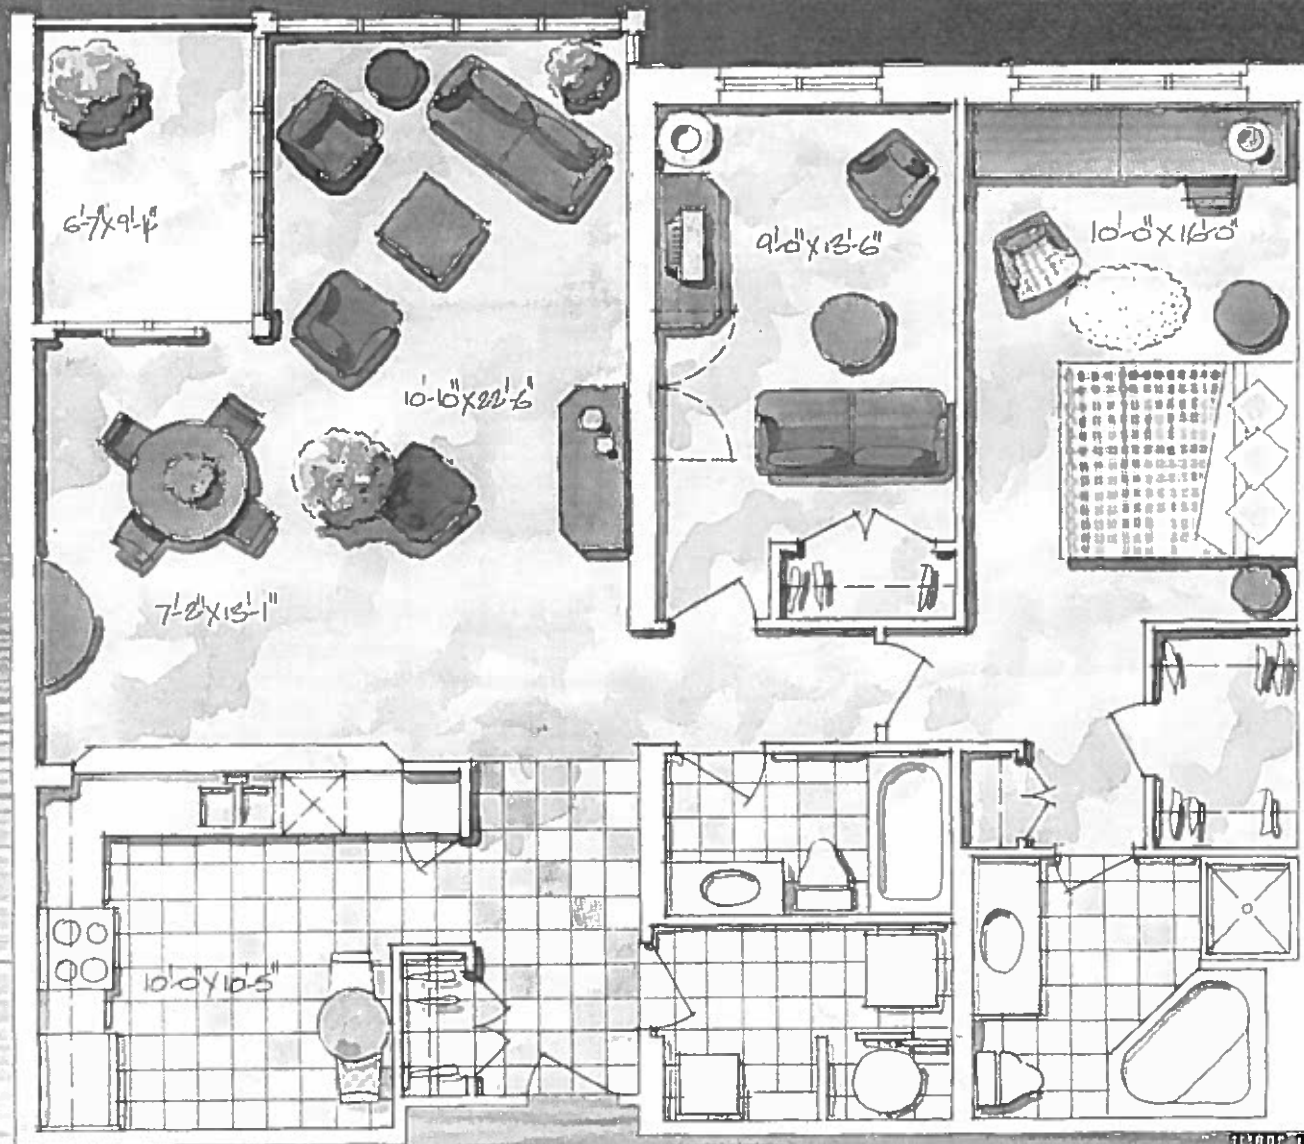

# Sunset Ridge (A1)

1,251 sq.ft.

THE BOARDWALK  
Collection