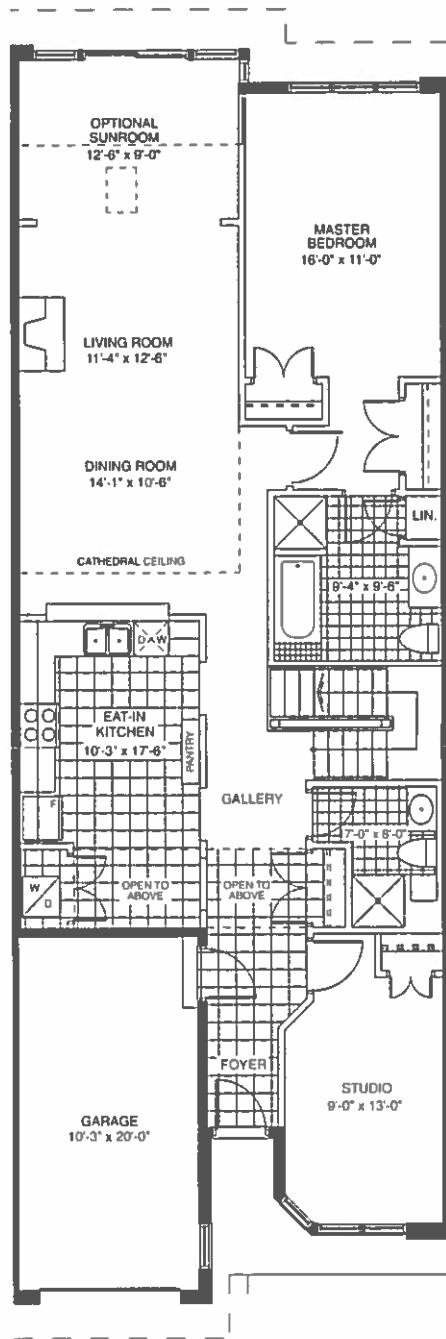

THE SANDPIPER 20-7

1332 SQ. FT.

OPTIONAL LOFT

THE SANDPIPER 20-7	SQ. FT.
BASIC HOME	1332
FINISHED LOWER LANDING	55
OPTIONAL LOFT	430
OPTIONAL REAR SUNROOM	127
TOTAL WITH OPTIONS	1944