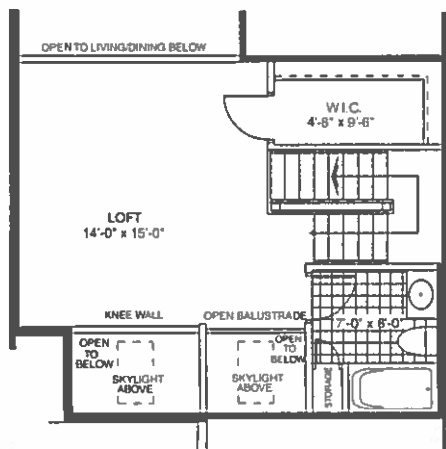

THE SANDPIPER 20-7

1332 SQ. FT.

OPTIONAL LOFT

THE SANDPIPER 20-7	SQ. FT.
BASIC HOME	1332
FINISHED LOWER LANDING	55
OPTIONAL LOFT	430
OPTIONAL REAR SUNROOM	127
TOTAL WITH OPTIONS	1944