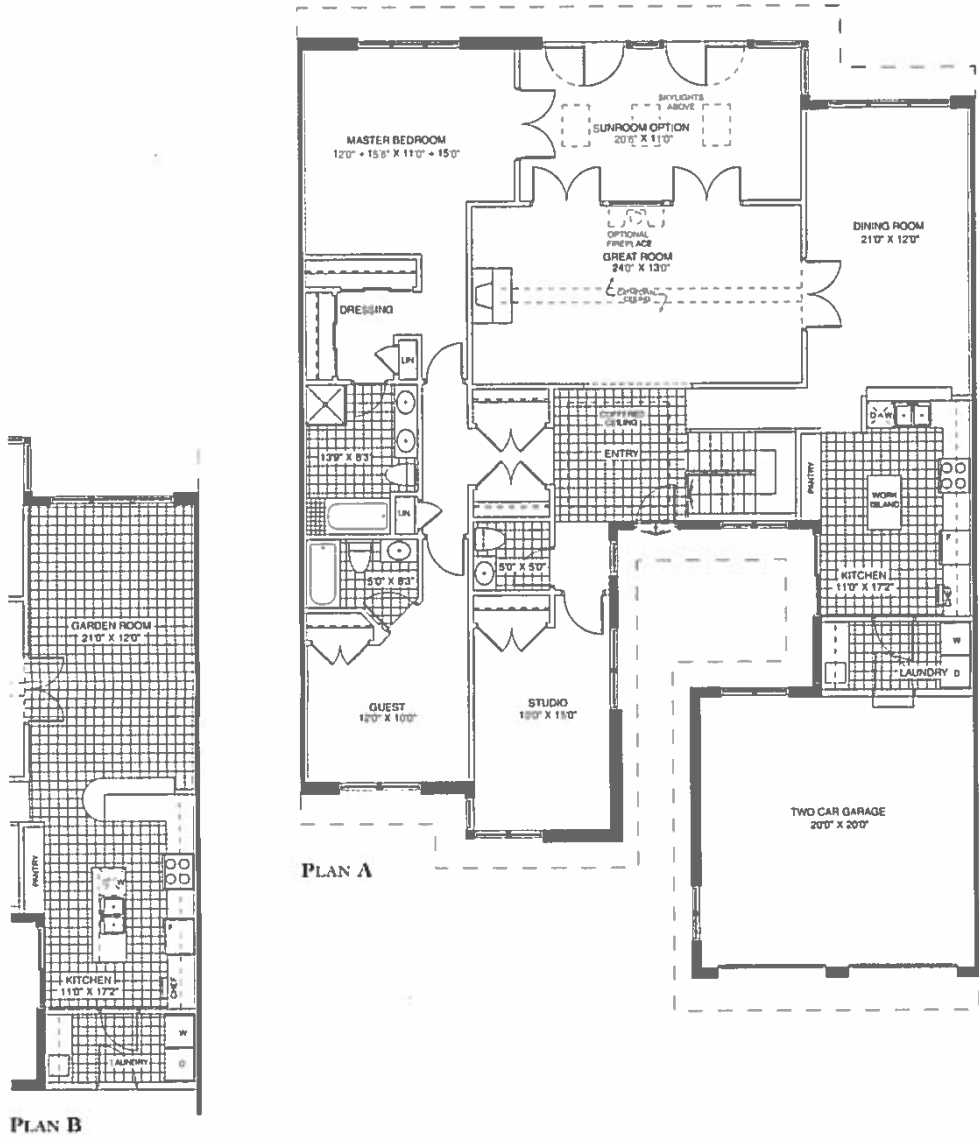

THE PINEHURST 20-6

2153 SQ. FT.

THE PINEHURST 20-6	SQ. FT.
BASIC HOME	2153
FINISHED LOWER LANDING	96
OPTIONAL REAR SUNROOM	242
TOTAL WITH OPTIONS	2491