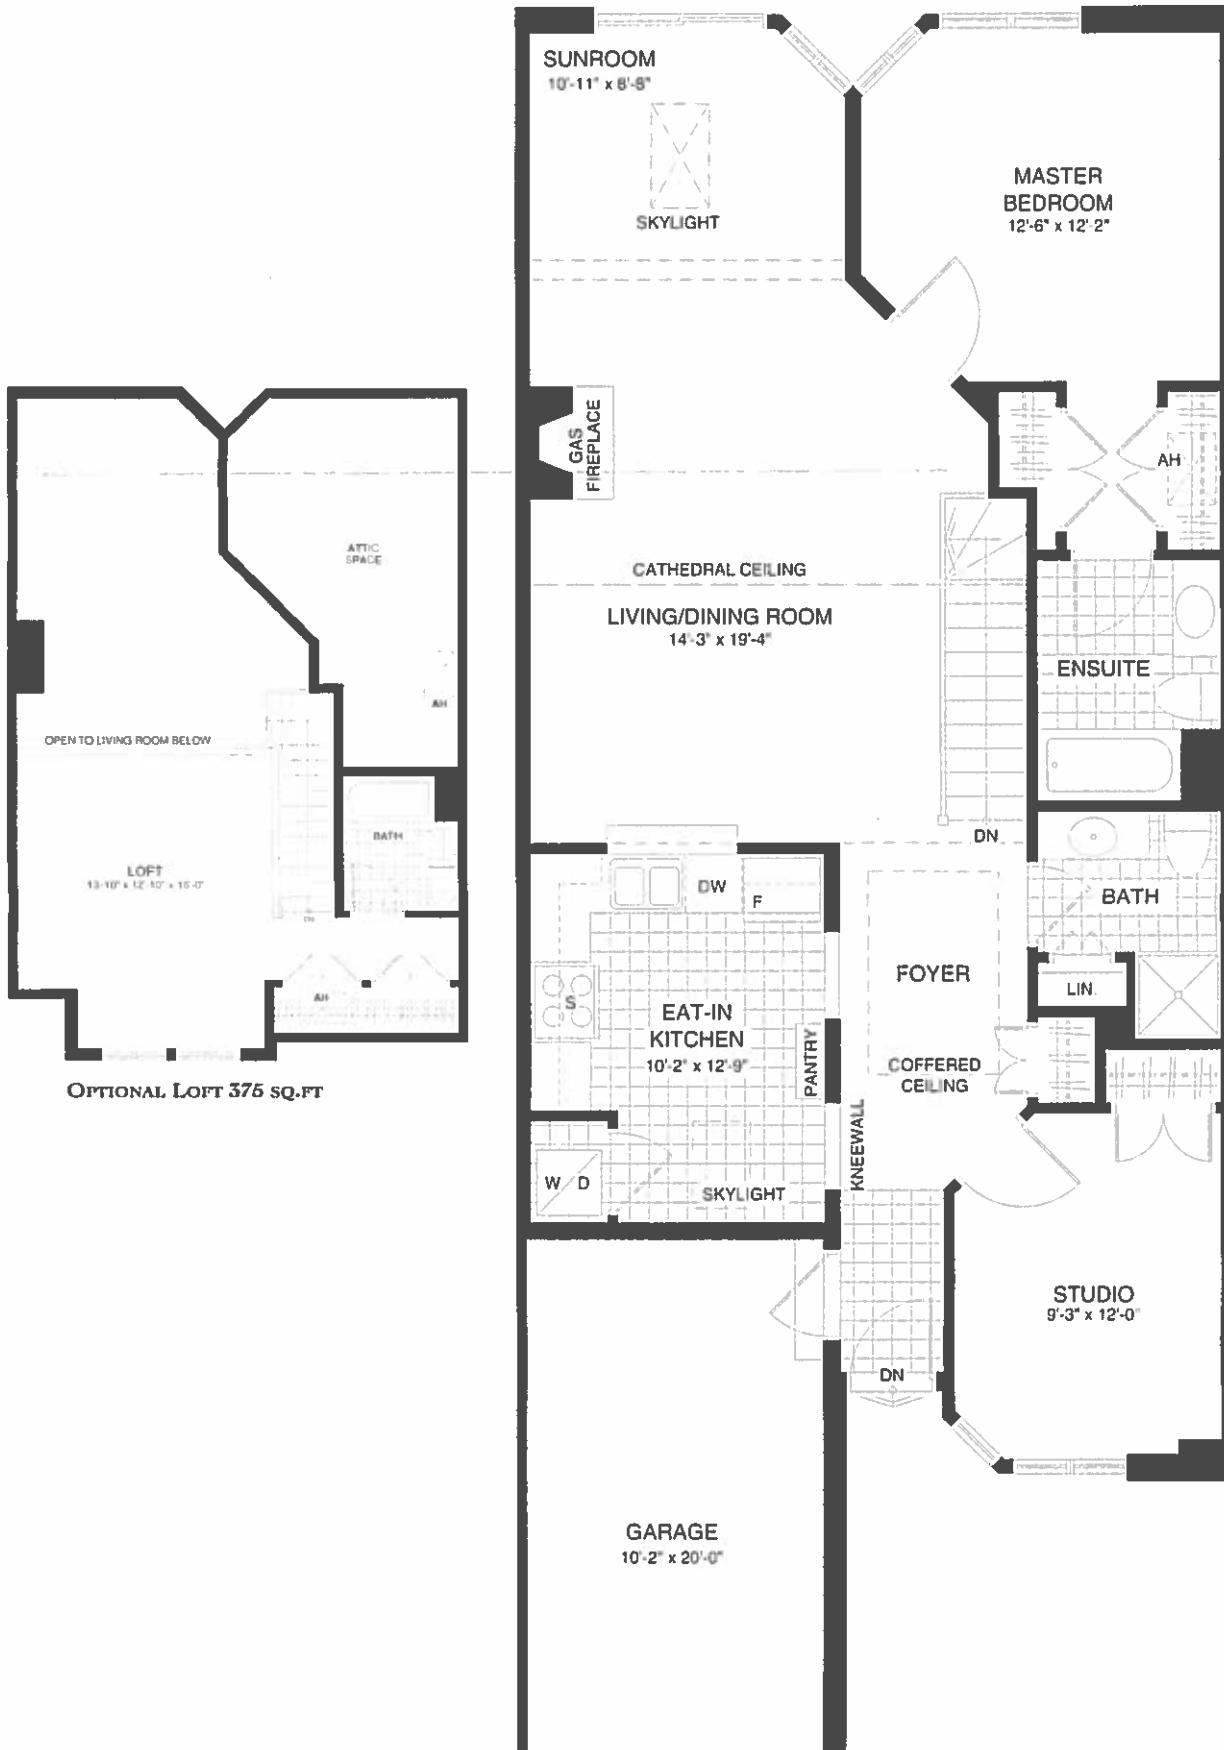

# The Meadowlark 1265 SQ. FT

INCLUDING 94 SQ. FT FINISHED LOWER VESTIBULE

OPTIONAL LOFT 376 SQ. FT