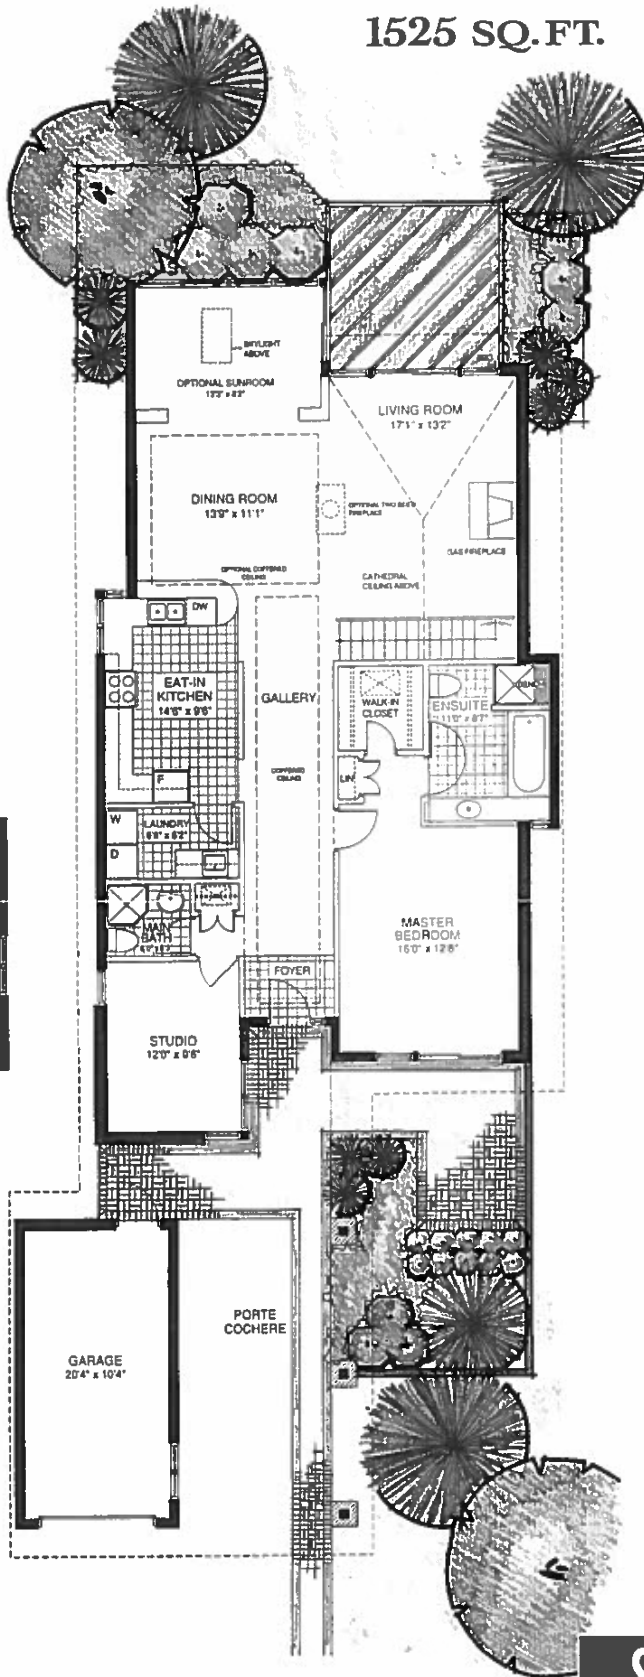

THE LOON 10-2

1525 SQ. FT.

THE LOON 10-2	SQ. FT.
BASIC HOME	1525
FINISHED LOWER LANDING	110
OPTIONAL LOFT	414
OPTIONAL REAR SUNROOM	121
TOTAL WITH OPTIONS	2170