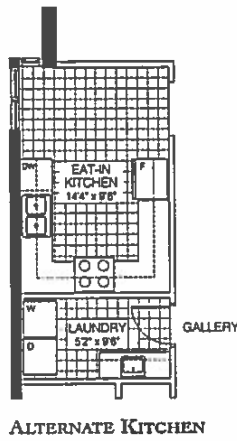

THE LOON 10-2

1525 SQ. FT.

THE LOON 10-2	SQ. FT.
BASIC HOME	1525
FINISHED LOWER LANDING	110
OPTIONAL LOFT	414
OPTIONAL REAR SUNROOM	121
TOTAL WITH OPTIONS	2170