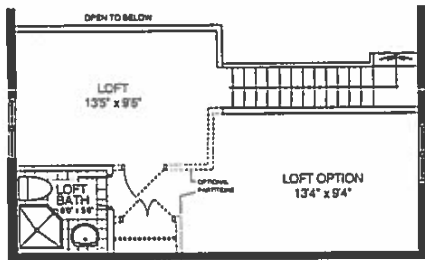

THE LOON 10-2

1525 SQ. FT.

THE LOON 10-2	SQ. FT.
BASIC HOME	1525
FINISHED LOWER LANDING	110
OPTIONAL LOFT	414
OPTIONAL REAR SUNROOM	121
TOTAL WITH OPTIONS	2170