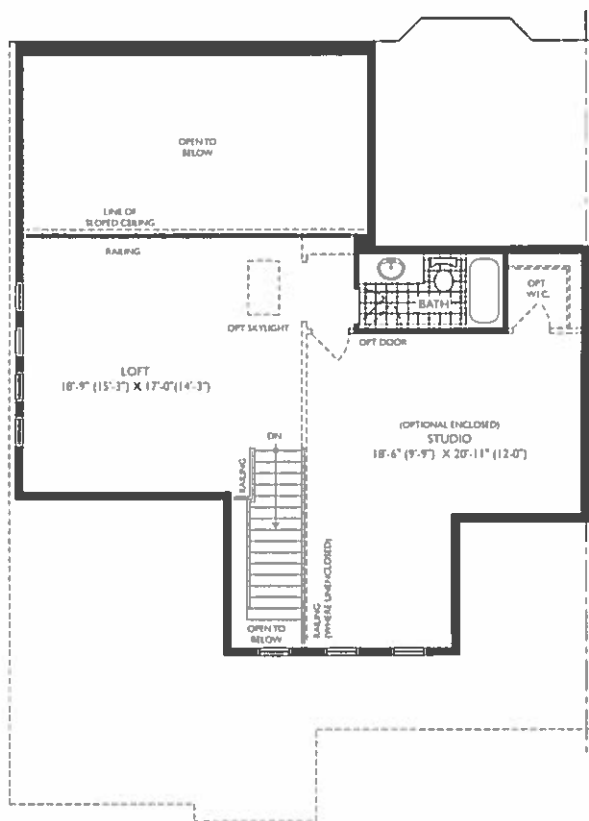

Optional Loft #1
597 sq.ft

Optional Loft #2
822 sq.ft

The Heron

1500 sq.ft.

with Loft#1 - 2097 sq.ft.
with Loft#2 - 2322 sq.ft.

The Oasis Collection

Ground Floor
1500 sq.ft

Basement

Partial Ground Floor
with Opt. Lofts