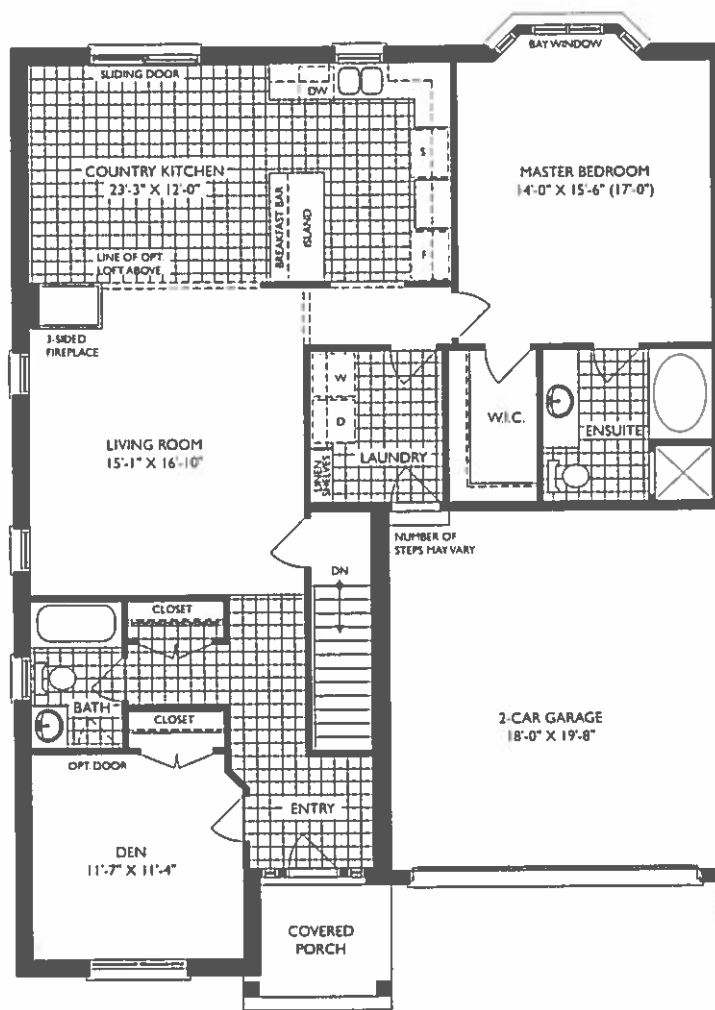

Optional Loft #1
597 sq.ft

Optional Loft #2
822 sq.ft

The Heron

1500 sq.ft.

with Loft#1 - 2097 sq.ft.
with Loft#2 - 2322 sq.ft.

The Oasis Collection

Ground Floor
1500 sq.ft

Basement

Partial Ground Floor
with Opt. Lofts