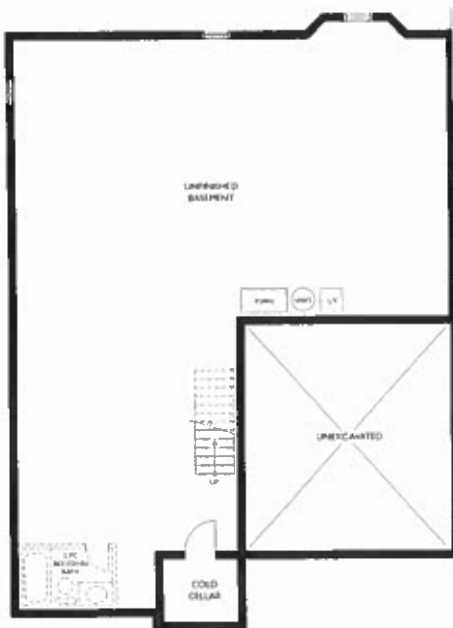

Optional Loft #1
597 sq.ft

Optional Loft #2
822 sq.ft

The Heron

1500 sq.ft.

with Loft#1 - 2097 sq.ft.
with Loft#2 - 2322 sq.ft.

The Oasis Collection

Ground Floor
1500 sq.ft

Basement

Partial Ground Floor
with Opt. Lofts