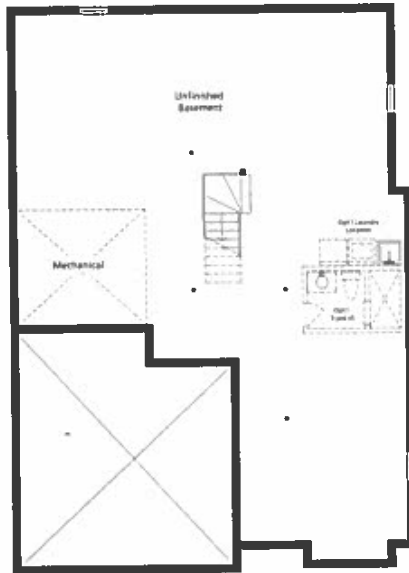

The Emily

2070 Square Feet*

This spacious home has all the features for a modern gracious dining area and living room with vaulted 2-st powder room. Upstairs the studio offers many possi below area if applicable.

BASEMENT

MAIN FLOOR

Number of steps from finished grade to front entry will vary in accordance with individual site requirements.
Room dimensions, window configurations and overall floor area may vary with final construction drawings. E.&O.E.

SECOND FLOOR

OPTIONAL SECOND FLOOR