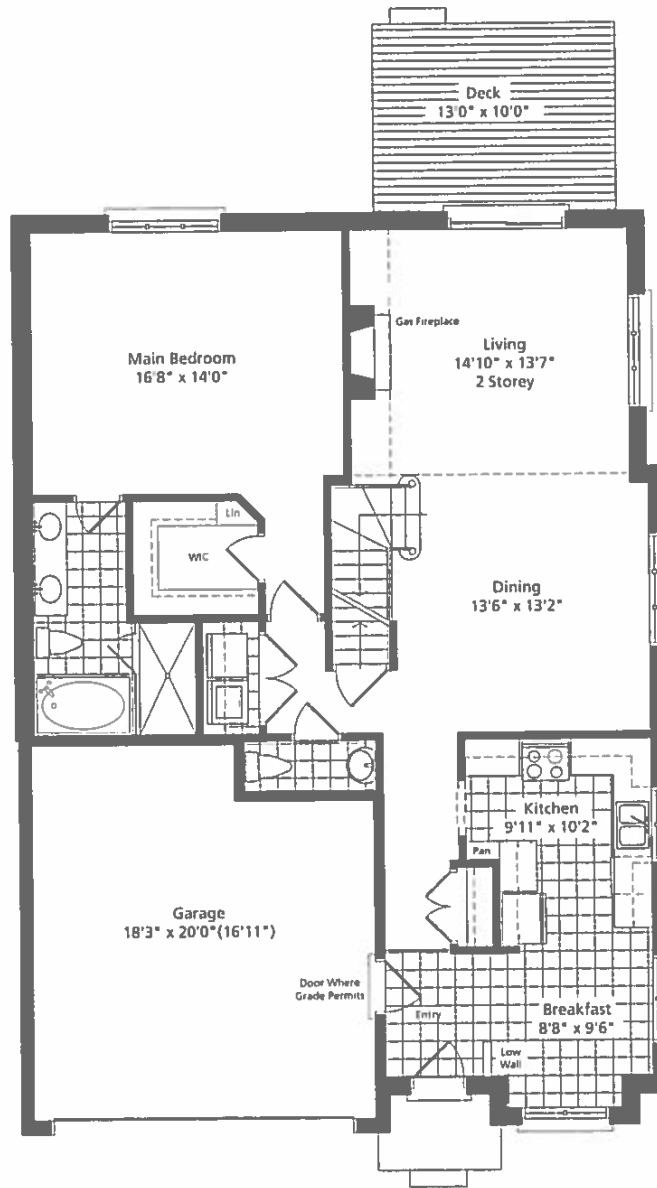

The Emily

2070 Square Feet*

This spacious home has all the features for a modern gracious dining area and living room with vaulted 2-st powder room. Upstairs the studio offers many possi below area if applicable.

BASEMENT

MAIN FLOOR

Number of steps from finished grade to front entry will vary in accordance with individual site requirements.
Room dimensions, window configurations and overall floor area may vary with final construction drawings. E.&O.E.

SECOND FLOOR

OPTIONAL SECOND FLOOR