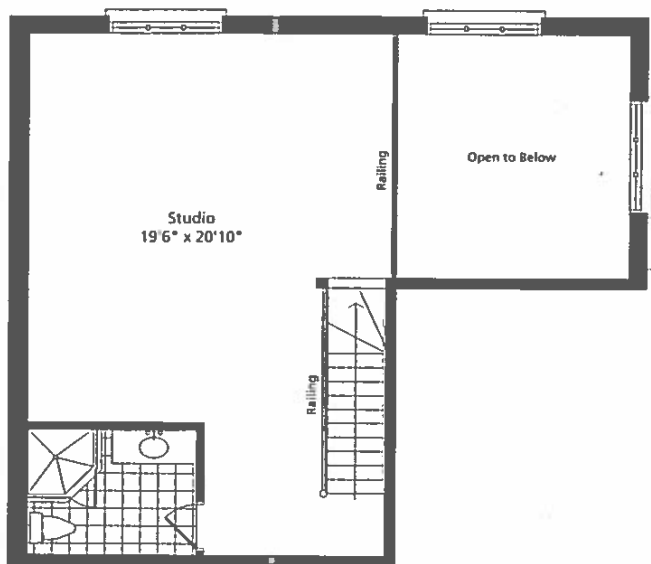

The Emily

2070 Square Feet*

This spacious home has all the features for a modern gracious dining area and living room with vaulted 2-st powder room. Upstairs the studio offers many possi below area if applicable.

BASEMENT

MAIN FLOOR

Number of steps from finished grade to front entry will vary in accordance with individual site requirements.
Room dimensions, window configurations and overall floor area may vary with final construction drawings. E.&O.E.

SECOND FLOOR

OPTIONAL SECOND FLOOR