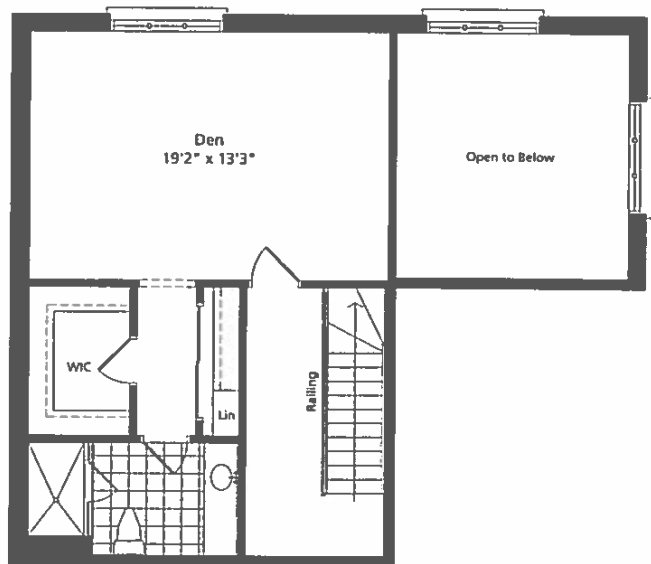

The Emily

2070 Square Feet*

This spacious home has all the features for a modern gracious dining area and living room with vaulted 2-st powder room. Upstairs the studio offers many possi below area if applicable.

BASEMENT

MAIN FLOOR

Number of steps from finished grade to front entry will vary in accordance with individual site requirements.
Room dimensions, window configurations and overall floor area may vary with final construction drawings. E.&O.E.

SECOND FLOOR

OPTIONAL SECOND FLOOR