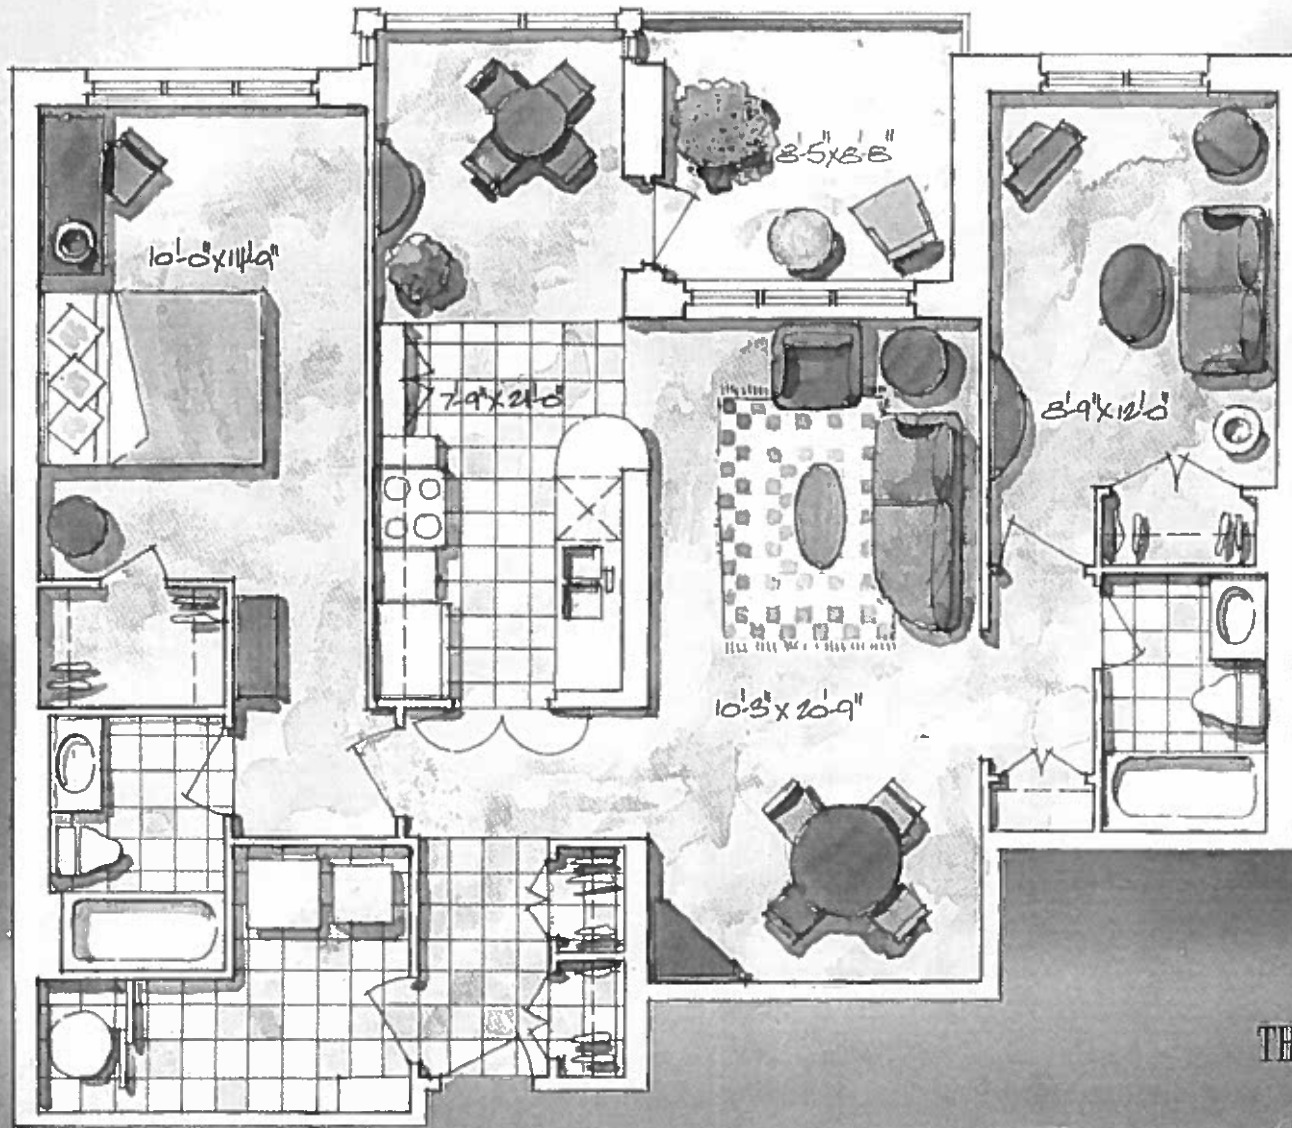

Shorewood (c3)

1,127 sq.ft.

THE BOARDWALK
Collection